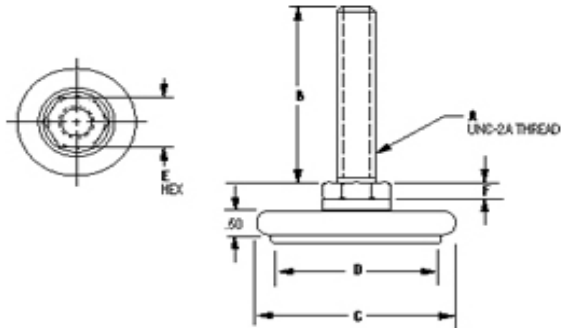

LEVELING DEVICES- Level Star Series - Rubber Pad

Vlier's Newest Leveling Product

The Level Star, a simple non-swivel leveler with glide and non-skid pad features, is Vlier's newest leveling product line, joining Vlier's Original and Econoline levelers.

Part No.	Max load (lbs)	A	B	C	D	E	F
FSE300S	300	1/4-20	1.5	1.5	1.22	0.5	0.16
FSE302S	300	5/16-18	1.5	1.5	1.22	0.5	0.16
FSE304S	300	3/8-16	2	2	1.71	0.563	0.2
FSE306S	300	1/2-13	2	2	1.71	0.563	0.2